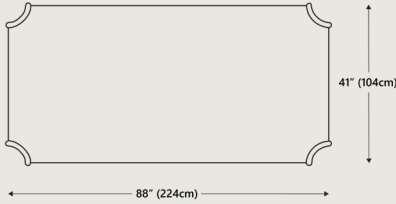

Dimensions

Overall dimensions

88" W x 41" D x 30" H
224 cm x 104 cm x 77 cm

Packaging Dimensions (Tabletop)

Height 7.1" | 18 cm
Width 87.8" | 223 cm
Depth 41.3" | 105 cm

Packaging Dimensions (Base)

Height 33.5" | 85 cm
Width 18.1" | 46 cm
Depth 14.2" | 36 cm