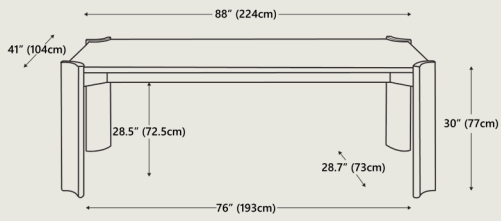

Dimensions

Overall dimensions

88" W x 41" D x 30" H
224 cm x 104 cm x 77 cm

Packaging Dimensions (Tabletop)

Height 7.1" | 18 cm
Width 87.8" | 223 cm
Depth 41.3" | 105 cm

Packaging Dimensions (Base)

Height 33.5" | 85 cm
Width 18.1" | 46 cm
Depth 14.2" | 36 cm