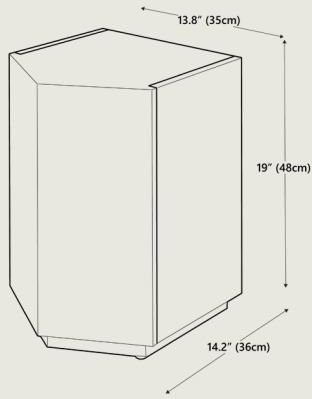

Dimensions

Overall Dimensions

14.2" W x 13.8" D x 19" H
36 cm x 35 cm x 48 cm

Packaging Dimensions

Height	24"	61 cm
Width	19.3"	49 cm
Depth	18.9"	48 cm

Net Weight

30.9 lbs | 14 kgs

Gross Weight