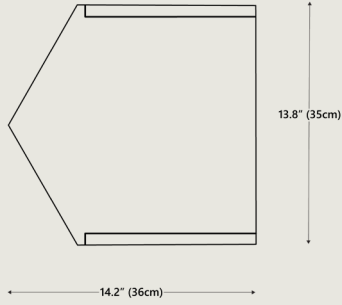

Dimensions

Overall Dimensions

14.2" W x 13.8" D x 19" H
36 cm x 35 cm x 48 cm

Packaging Dimensions

Height	24"	61 cm
Width	19.3"	49 cm
Depth	18.9"	48 cm

Net Weight

30.9 lbs | 14 kgs

Gross Weight