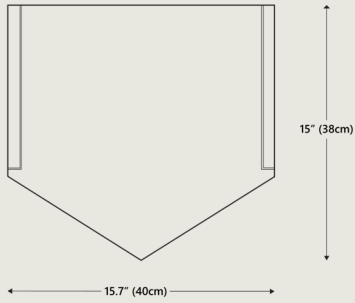

Dimensions	Overall dimensions	15.7" W x 15" D x 18" H 40 cm x 38 cm x 46 cm	
Packaging Dimensions	Height	22.6"	57.5 cm
	Width	19.3"	49 cm
	Depth	18.9"	48 cm
Net Weight	30.9 lbs	14 kgs	
Gross Weight	37.5 lbs	17 kgs	