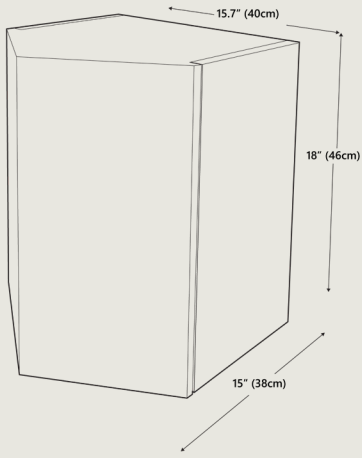

Dimensions	Overall dimensions	15.7" W x 15" D x 18" H 40 cm x 38 cm x 46 cm	
Packaging Dimensions	Height	22.6"	57.5 cm
	Width	19.3"	49 cm
	Depth	18.9"	48 cm
Net Weight	30.9 lbs	14 kgs	
Gross Weight	37.5 lbs	17 kgs	