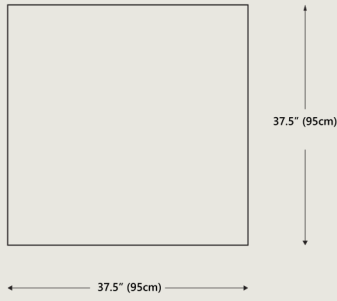

**Dimensions** Overall dimensions 37.5" W x 37.5" D x 12.8" H  
95 cm x 95 cm x 32.5 cm

**Packaging Dimensions**  
 Height 18.7" | 47.5 cm  
 Width 42.3" | 107.5 cm  
 Depth 42.3" | 107.5 cm

**Net Weight** 86.4 lbs | 39.2 kgs