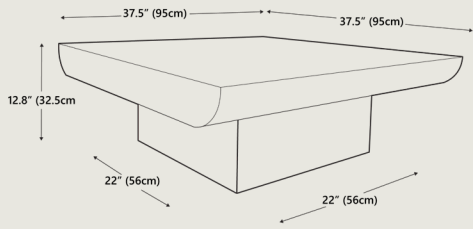

**Dimensions** Overall dimensions 37.5" W x 37.5" D x 12.8" H  
95 cm x 95 cm x 32.5 cm

**Packaging Dimensions**  
 Height 18.7" | 47.5 cm  
 Width 42.3" | 107.5 cm  
 Depth 42.3" | 107.5 cm

**Net Weight** 86.4 lbs | 39.2 kgs