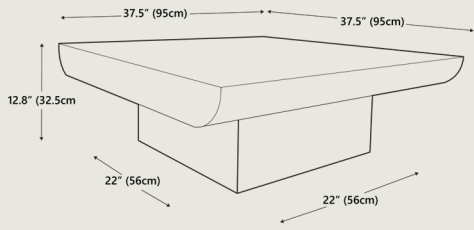

Dimensions Overall dimensions 37.5" W x 37.5" D x 12.8" H
95 cm x 95 cm x 32.5 cm

Packaging Dimensions
 Height 18.7" | 47.5 cm
 Width 42.3" | 107.5 cm
 Depth 42.3" | 107.5 cm

Net Weight 76.5 lbs | 34.7 kgs

Gross Weight 93.3 lbs | 42.3 kgs

COLOR OPTIONS

Variant:
Brown Mahogany 50%