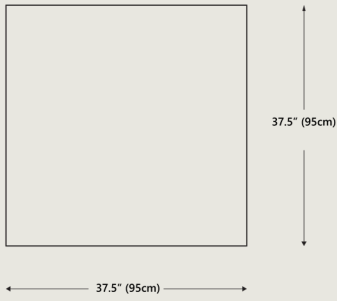

Dimensions Overall dimensions 37.5" W x 37.5" D x 12.8" H
95 cm x 95 cm x 32.5 cm

Packaging Dimensions
 Height 18.7" | 47.5 cm
 Width 42.3" | 107.5 cm
 Depth 42.3" | 107.5 cm

Net Weight 76.5 lbs | 34.7 kgs

Gross Weight 93.3 lbs | 42.3 kgs

COLOR OPTIONS

Variant:
Brown Mahogany 50%