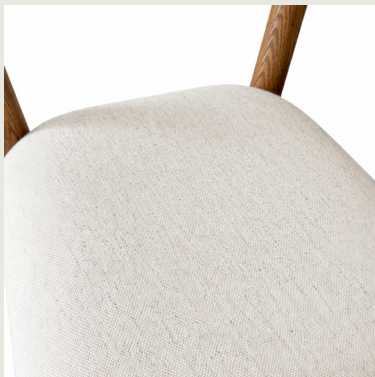

## Disque Chair

Born from the golden age of French design, these chairs carry the whispers of the 1950s—a time when form and elegance danced together. Each curve tells a story of artistry, where simplicity reigned and beauty found its way into every detail. Our chairs are a reflection of this era, weaving timeless grace into modern life.

Disque evokes the smooth, rotational elegance of a disc.

### Product Highlights

- Upholstered and offered in a range of fabric choices.
- Handcrafted with high-quality American white oak.
- Handmade by our artisans.