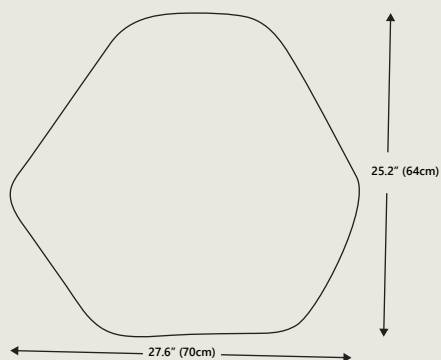

Delaney Side Table - Stone

Dimensions Overall Dimensions 25.2" W x 23.6" D x 13" H
64 cm x 60 cm x 33 cm

Packaging Dimensions Height 18.9" | 48 cm
Width 30.4" | 77.1 cm
Depth 28.8" | 73.1 cm

Net Weight 33.2 lbs | 15.1 kgs

Gross Weight 61.2 lbs | 27.8 kgs

COLOR OPTIONS

Variant:
Stone

Delaney Side Table - Concrete

Dimensions Overall Dimensions 26.4" W x 19" D x 13.8" H
67 cm x 48 cm x 35 cm

Packaging Dimensions Height 19.4" | 49.2 cm
Width 31.5" | 80 cm
Depth 24" | 60.9 cm

Net Weight 31.9 lbs | 14.5 kgs

Gross Weight 58.3 lbs | 26.5 kgs

COLOR OPTIONS

Variant:
Concrete

Delaney Side Table - Earth

Dimensions Overall Dimensions 27.6" W x 25.2" D x 15" H
70 cm x 64 cm x 38 cm

Packaging Dimensions Height 20.5" | 52.1 cm
Width 32.7" | 83 cm
Depth 29.5" | 75 cm

Net Weight 44.1 lbs | 20 kgs

Gross Weight 74.4 lbs | 33.8 kgs

COLOR OPTIONS

Variant:
Earth