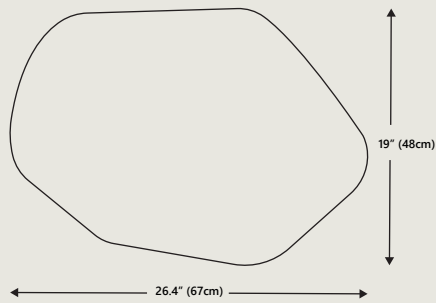

Delaney Side Table - Stone

Dimensions Overall Dimensions 25.2" W x 23.6" D x 13" H
64 cm x 60 cm x 33 cm

Packaging Dimensions Height 18.9" | 48 cm
Width 30.4" | 77.1 cm
Depth 28.8" | 73.1 cm

Net Weight 33.2 lbs | 15.1 kgs

Gross Weight 61.2 lbs | 27.8 kgs

COLOR OPTIONS

Variant:
Stone

Delaney Side Table - Concrete

Dimensions Overall Dimensions 26.4" W x 19" D x 13.8" H
67 cm x 48 cm x 35 cm

Packaging Dimensions Height 19.4" | 49.2 cm
Width 31.5" | 80 cm
Depth 24" | 60.9 cm

Net Weight 31.9 lbs | 14.5 kgs

Gross Weight 58.3 lbs | 26.5 kgs

COLOR OPTIONS

Variant:
Concrete

Delaney Side Table - Earth

Dimensions Overall Dimensions 27.6" W x 25.2" D x 15" H
70 cm x 64 cm x 38 cm

Packaging Dimensions Height 20.5" | 52.1 cm
Width 32.7" | 83 cm
Depth 29.5" | 75 cm