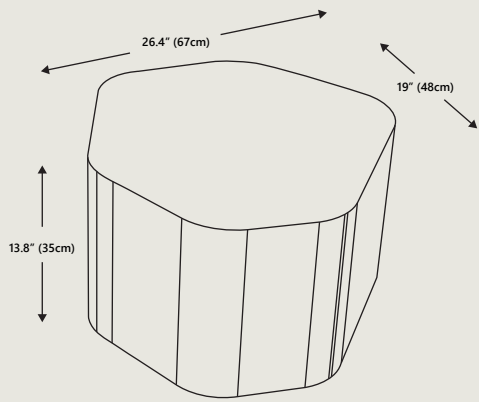

Delaney Side Table - Stone

Dimensions Overall Dimensions 25.2" W x 23.6" D x 13" H
64 cm x 60 cm x 33 cm

Packaging Dimensions Height 18.9" | 48 cm
Width 30.4" | 77.1 cm
Depth 28.8" | 73.1 cm

Net Weight 33.2 lbs | 15.1 kgs

Gross Weight 61.2 lbs | 27.8 kgs

COLOR OPTIONS

Variant:
Stone

Delaney Side Table - Concrete

Dimensions Overall Dimensions 26.4" W x 19" D x 13.8" H
67 cm x 48 cm x 35 cm

Packaging Dimensions Height 19.4" | 49.2 cm
Width 31.5" | 80 cm
Depth 24" | 60.9 cm

Net Weight 31.9 lbs | 14.5 kgs

Gross Weight 58.3 lbs | 26.5 kgs

COLOR OPTIONS

Variant:
Concrete

Delaney Side Table - Earth

Dimensions Overall Dimensions 27.6" W x 25.2" D x 15" H
70 cm x 64 cm x 38 cm

Packaging Dimensions Height 20.5" | 52.1 cm
Width 32.7" | 83 cm
Depth 29.5" | 75 cm