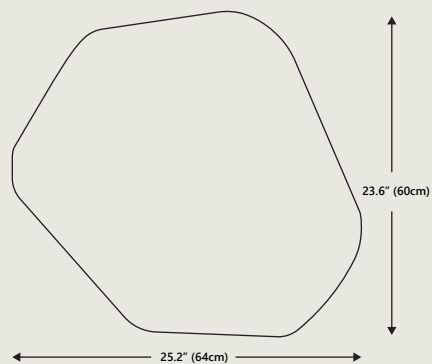

Delaney Side Table - Stone

Dimensions Overall Dimensions 25.2" W x 23.6" D x 13" H
64 cm x 60 cm x 33 cm

Packaging Dimensions Height 18.9" | 48 cm
Width 30.4" | 77.1 cm
Depth 28.8" | 73.1 cm

Net Weight 33.2 lbs | 15.1 kgs

Gross Weight 61.2 lbs | 27.8 kgs

COLOR OPTIONS

Variant:
Stone

Delaney Side Table - Concrete

Dimensions Overall Dimensions 26.4" W x 19" D x 13.8" H
67 cm x 48 cm x 35 cm

Packaging Dimensions Height 19.4" | 49.2 cm
Width 31.5" | 80 cm
Depth 24" | 60.9 cm

Net Weight 31.9 lbs | 14.5 kgs

Gross Weight 58.3 lbs | 26.5 kgs

COLOR OPTIONS

Variant:
Concrete

Delaney Side Table - Earth

Dimensions Overall Dimensions 27.6" W x 25.2" D x 15" H
70 cm x 64 cm x 38 cm

Packaging Dimensions Height 20.5" | 52.1 cm
Width 32.7" | 83 cm
Depth 29.5" | 75 cm