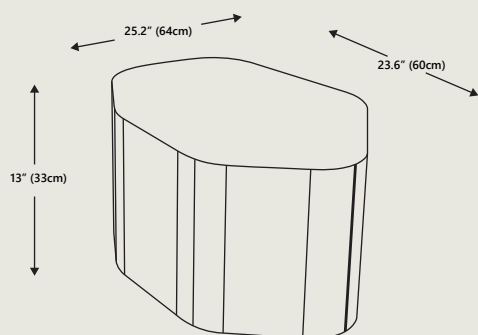

Product Type Side Table

Environment Indoor

Country of Origin Indonesia

- Material**
- MDF
 - Solid Pine Wood
 - Solid Mahogany Wood
 - Mortex (high-quality microcement from Belgium)

Upholstery N/A

Assembly Requirements N/A

Delaney Side Table - Stone

Dimensions Overall Dimensions 25.2" W x 23.6" D x 13" H
64 cm x 60 cm x 33 cm

Packaging Dimensions Height 18.9" | 48 cm
Width 30.4" | 77.1 cm
Depth 28.8" | 73.1 cm

Net Weight 33.2 lbs | 15.1 kgs

Gross Weight 61.2 lbs | 27.8 kgs

COLOR OPTIONS

Variant:
Stone

Delaney Side Table - Concrete

Dimensions Overall Dimensions 26.4" W x 19" D x 13.8" H
67 cm x 48 cm x 35 cm

Packaging Dimensions Height 19.4" | 49.2 cm
Width 31.5" | 80 cm
Depth 24" | 60.9 cm

Net Weight 31.9 lbs | 14.5 kgs

Gross Weight 58.3 lbs | 26.5 kgs

COLOR OPTIONS

Variant:
Concrete

Delaney Side Table - Earth

Dimensions Overall Dimensions 27.6" W x 25.2" D x 15" H
70 cm x 64 cm x 38 cm

Packaging Dimensions Height 20.5" | 52.1 cm
Width 32.7" | 83 cm
Depth 29.5" | 75 cm