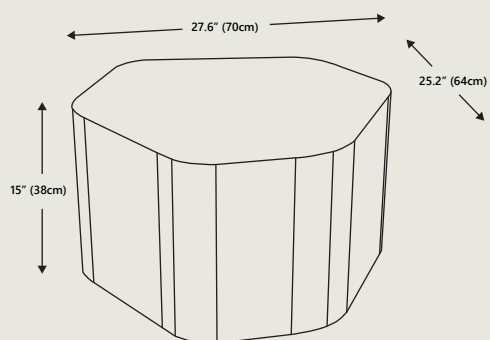

Delaney Side Table - Stone

Dimensions Overall Dimensions 25.2" W x 23.6" D x 13" H
64 cm x 60 cm x 33 cm

Packaging Dimensions Height 18.9" | 48 cm
Width 30.4" | 77.1 cm
Depth 28.8" | 73.1 cm

Net Weight 33.2 lbs | 15.1 kgs

Gross Weight 61.2 lbs | 27.8 kgs

COLOR OPTIONS

Variant:
Stone

Delaney Side Table - Concrete

Dimensions Overall Dimensions 26.4" W x 19" D x 13.8" H
67 cm x 48 cm x 35 cm

Packaging Dimensions Height 19.4" | 49.2 cm
Width 31.5" | 80 cm
Depth 24" | 60.9 cm

Net Weight 31.9 lbs | 14.5 kgs

Gross Weight 58.3 lbs | 26.5 kgs

COLOR OPTIONS

Variant:
Concrete

Delaney Side Table - Earth

Dimensions Overall Dimensions 27.6" W x 25.2" D x 15" H
70 cm x 64 cm x 38 cm

Packaging Dimensions Height 20.5" | 52.1 cm
Width 32.7" | 83 cm
Depth 29.5" | 75 cm

Net Weight 44.1 lbs | 20 kgs

Gross Weight 74.4 lbs | 33.8 kgs

COLOR OPTIONS

Variant:
Earth