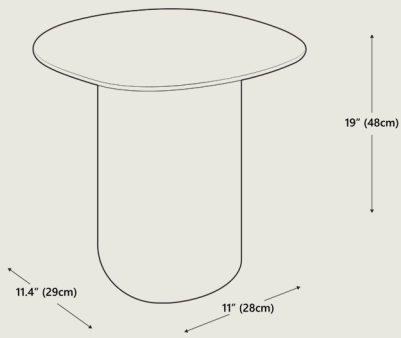

Dimensions Overall dimensions 21" W x 20" D x 19" H
53 cm x 50 cm x 48 cm

Packaging Dimensions Height 25" | 63.5 cm
Width 25.4" | 64.5 cm
Depth 24.1" | 61.2 cm

Net Weight 37 lbs | 16.8 kgs

Gross Weight 59.5 lbs | 27 kgs