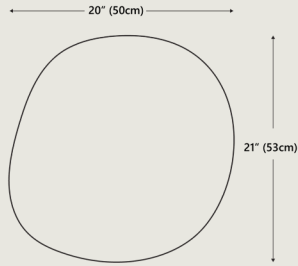

Dimensions Overall dimensions 21" W x 20" D x 19" H
53 cm x 50 cm x 48 cm

Packaging Dimensions Height 25" | 63.5 cm
Width 25.4" | 64.5 cm
Depth 24.1" | 61.2 cm

Net Weight 37 lbs | 16.8 kgs

Gross Weight 59.5 lbs | 27 kgs