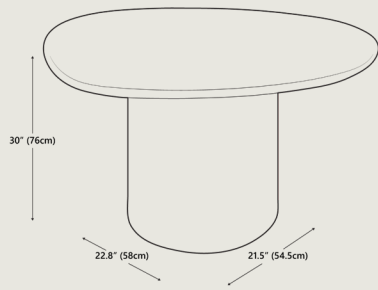

Dimensions	Overall dimensions	51" W x 49" D x 30" H 130 cm x 124 cm x 76 cm	
Packaging Dimensions (Tabletop)	Height	7.5"	19 cm
	Width	55.7"	141.5 cm
	Depth	53.1"	135 cm
Packaging Dimensions (Base)	Height	29.9"	76 cm
	Width	26.6"	67.5 cm
	Depth	28.5"	72.5 cm
Net Weight	60.5 lbs		27.5 kgs
	115.3 lbs		52.3 kgs
Gross Weight	98.7 lbs		44.8 kgs
	145.1 lbs		65.8 kgs