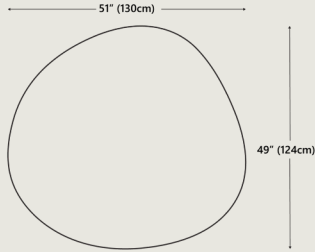

Dimensions	Overall dimensions	51" W x 49" D x 30" H 130 cm x 124 cm x 76 cm	
Packaging Dimensions (Tabletop)	Height	7.5"	19 cm
	Width	55.7"	141.5 cm
	Depth	53.1"	135 cm
Packaging Dimensions (Base)	Height	29.9"	76 cm
	Width	26.6"	67.5 cm
	Depth	28.5"	72.5 cm
Net Weight	60.5 lbs		27.5 kgs
	115.3 lbs		52.3 kgs
Gross Weight	98.7 lbs		44.8 kgs
	145.1 lbs		65.8 kgs