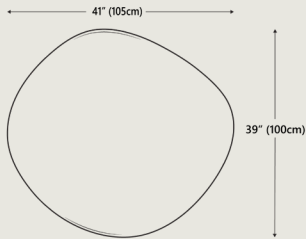

Dimensions	Overall dimensions	41" W x 39" D x 14.6" H	
		105 cm x 100 cm x 37 cm	
Packaging Dimensions (Tabletop)	Height	7.5"	19 cm
	Width	46.3"	117.5 cm
	Depth	42.7"	108.5 cm
Packaging Dimensions (Base)	Height	15.6"	39.6 cm
	Width	27.6"	70 cm
	Depth	26.3"	66.8 cm
Net Weight	42.2 lbs		19.2 kgs
	63,3 lbs		28.7 kgs
Gross Weight	72 lbs		32.7 kgs
	84.1 lbs		38.2 kgs