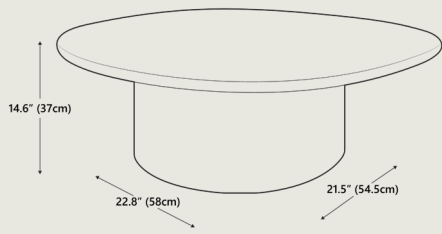

Dimensions	Overall dimensions	41" W x 39" D x 14.6" H	
		105 cm x 100 cm x 37 cm	
Packaging Dimensions (Tabletop)	Height	7.5"	19 cm
	Width	46.3"	117.5 cm
	Depth	42.7"	108.5 cm
Packaging Dimensions (Base)	Height	15.6"	39.6 cm
	Width	27.6"	70 cm
	Depth	26.3"	66.8 cm
Net Weight	42.2 lbs		19.2 kgs
	63,3 lbs		28.7 kgs
Gross Weight	72 lbs		32.7 kgs
	84.1 lbs		38.2 kgs