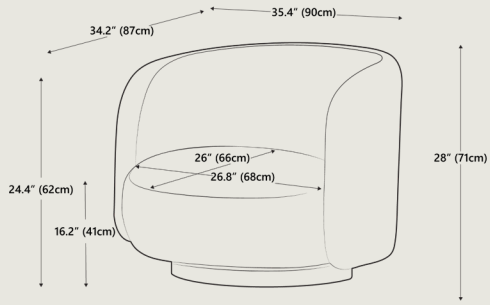

Dimensions

Overall dimensions

35.4" W x 34.2" D x 28" H
90 cm x 87 cm x 71 cm

16.1" | 41 cm

Packaging Dimensions

Height

30.3" | 77 cm

Width

37.8" | 96 cm

Depth

36.2" | 92 cm

Net Weight

46.3 lbs | 21 kgs

Gross Weight

76.3 lbs | 34.6 kgs

COLOR OPTIONS