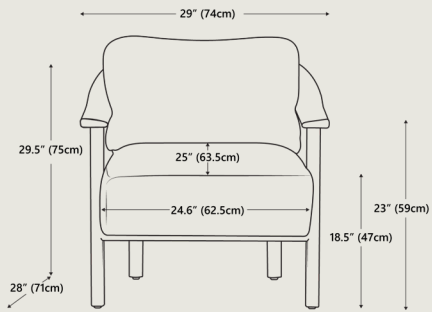

Dimensions	Overall dimensions	29" W x 28" D x 29.5" H 74 cm x 71 cm x 75 cm
	Seat height	18.5" 47 cm
Packaging Dimensions	Height	31.1" 79 cm
	Width	30.3" 77 cm
	Depth	29.1" 74 cm
Net Weight	27.2 lbs 12.4 kgs	
Gross Weight	43.2 lbs 19.6 kgs	