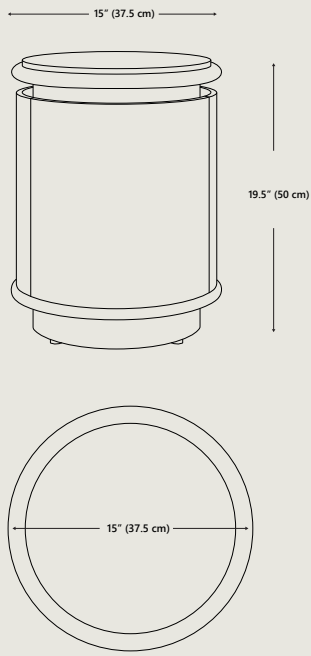

Dimensions	Overall dimensions	Ø15" Dia x 19.5" H Ø37.5 cm Dia x 50 cm	
Packaging Dimensions (Top)	Height	6.3"	16 cm
	Width	18.5"	47 cm
	Depth	18.5"	47 cm
Packaging Dimensions (Base)	Height	21.7"	55 cm
	Width	16.5"	42 cm
	Depth	16.5"	42 cm
Net Weight	25.4 lbs	11.5 kgs	
Gross Weight	18 lbs	8.2 kgs	
	20.8 lbs	9.5 kgs	