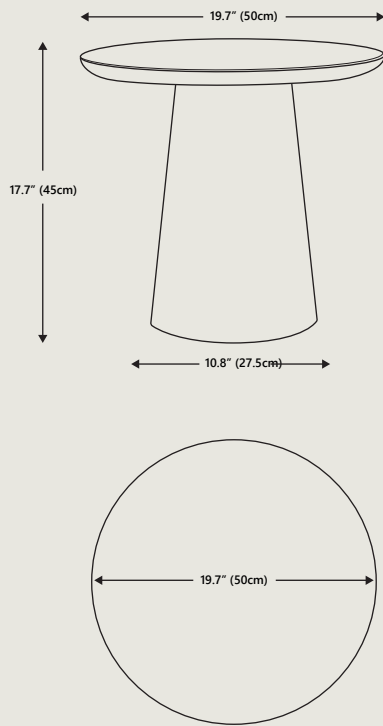

Short Size

Dimensions

Overall Dimensions

Ø23.6" Dia x 15.7" H
Ø60 cm Dia x 40 cm

Packaging Dimensions

Height 21.3" | 54.1 cm
Width 28.9" | 73.5 cm
Depth 28.9" | 73.5 cm

Net Weight

27.5 lbs | 12.5 kgs

Gross Weight

58.2 lbs | 26.4 kgs

COLOR OPTIONS

Variant:
Light Sand

Variant:
Cacao

Tall Size

Dimensions

Overall Dimensions

Ø19.7" Dia x 17.7" H
Ø50 cm Dia x 45 cm

Packaging Dimensions

Height 23.2" | 59 cm
Width 25" | 63.5 cm
Depth 25" | 63.5 cm

Net Weight

21.1 lbs | 9.6 kgs

Gross Weight

46.1 lbs | 20.9 kgs

COLOR OPTIONS