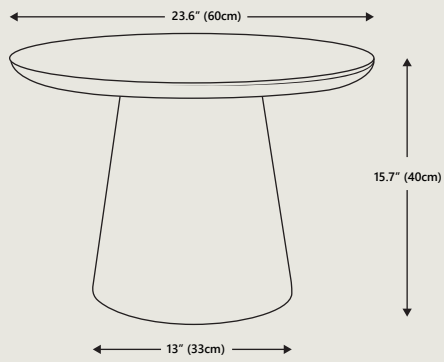

Short Size

Dimensions

Overall Dimensions

Ø23.6" Dia x 15.7" H
Ø60 cm Dia x 40 cm

Packaging Dimensions

Height 21.3" | 54.1 cm
Width 28.9" | 73.5 cm
Depth 28.9" | 73.5 cm

Net Weight

27.5 lbs | 12.5 kgs

Gross Weight

58.2 lbs | 26.4 kgs

COLOR OPTIONS

Variant:
Light Sand

Variant:
Cacao

Tall Size

Dimensions

Overall Dimensions

Ø19.7" Dia x 17.7" H
Ø50 cm Dia x 45 cm

Packaging Dimensions

Height 23.2" | 59 cm
Width 25" | 63.5 cm
Depth 25" | 63.5 cm

Net Weight

21.1 lbs | 9.6 kgs

Gross Weight

46.1 lbs | 20.9 kgs

COLOR OPTIONS