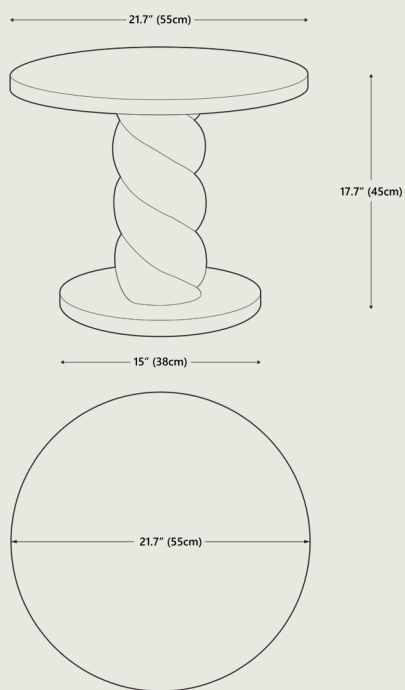

Bibi Side Table

Add a touch of sculptural elegance to your space with this Bibi Side Table. Featuring a smooth, round tabletop and a striking spiral base, this piece combines artistry and functionality in perfect harmony. The rich wood finish highlights the natural grain, creating a warm and timeless appeal that works beautifully in both modern and traditional interiors.

Dimensions	Overall dimensions	Ø21.7" Dia x 17.7" H Ø55 cm Dia x 45 cm	
Packaging Dimensions	Height	20.1"	51 cm
	Width	22.8"	58 cm
	Depth	22.8"	58 cm
Net Weight	20.5 lbs	9.3 kgs	
Gross Weight	26 lbs	11.8 kgs	