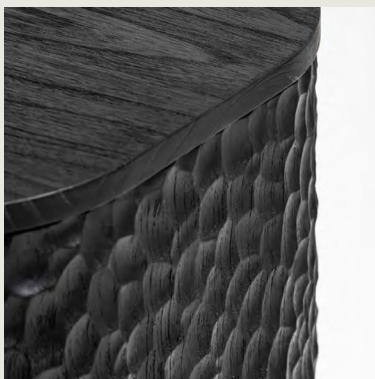

Cleaning & Care

- Regularly dust the surface using a soft, dry cloth to remove dirt and debris.
- Wipe gently with a damp cloth if needed. Dry immediately with a clean, dry cloth to prevent moisture buildup.
- Avoid prolonged exposure to heat sources and excessive moisture, as this may damage the surface.
- Avoid contact with acidic or corrosive substances, which may cause surface damage or discoloration.