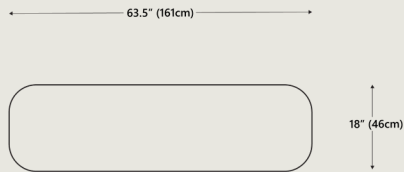

**Dimensions**

**Overall dimensions**

63.5" W x 18" D x 30.5" H  
161 cm x 46 cm x 78 cm

**Packaging Dimensions**

Height	33.1"   84 cm
Width	65.4"   166 cm
Depth	20.3"   51.5 cm

**Net Weight**

138.9 lbs | 63 kgs

**Gross Weight**

159.3 lbs | 72.3 kgs

**COLOR OPTIONS**

Variant:  
Black Wood