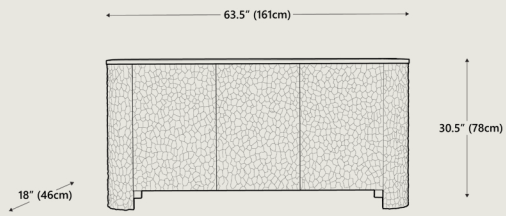

**Dimensions**

**Overall dimensions**

63.5" W x 18" D x 30.5" H  
161 cm x 46 cm x 78 cm

**Packaging Dimensions**

Height	33.1"   84 cm
Width	65.4"   166 cm
Depth	20.3"   51.5 cm

**Net Weight**

138.9 lbs | 63 kgs